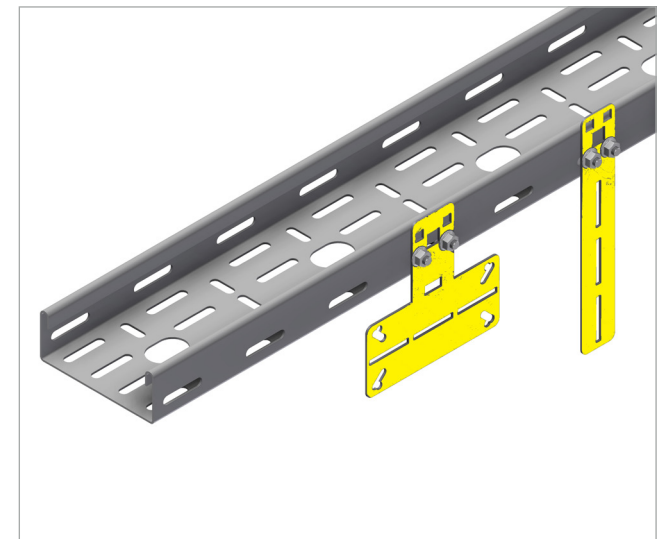

INTENDED USE

Tag Plates for fitting on side rails of ladders, trays and channels.

Note that tags are shown highlighted for illustration only.

INSTRUCTION FOR USE

Assemble loosely with self locking bolts, adjust and tighten securely.