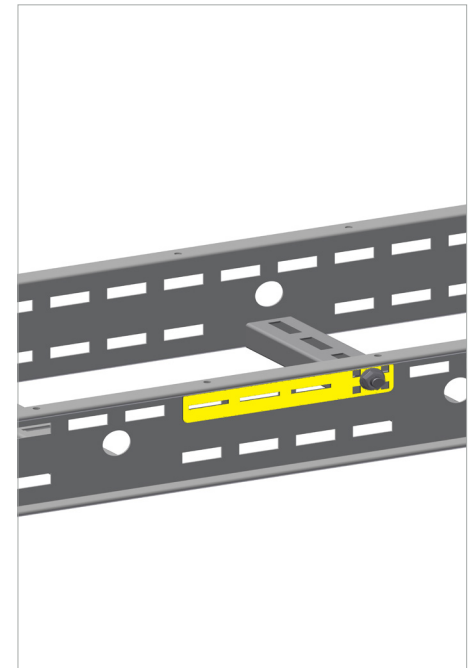

INTENDED USE

Tag Plates for fitting on side rails of ladders, trays and channels.

Note that tags are shown highlighted for illustration only.

INSTRUCTION FOR USE

Assemble loosely with self locking bolts, adjust and tighten securely.