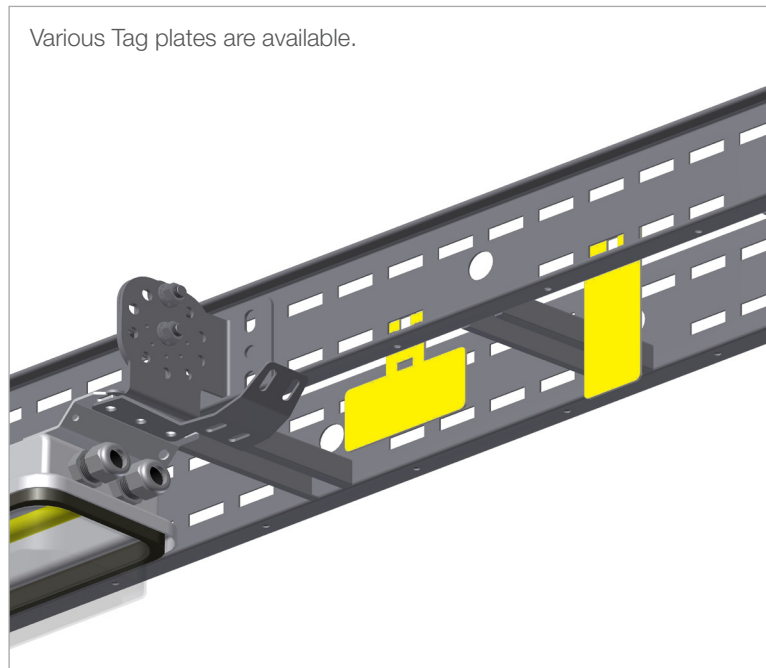

INTENDED USE

Tag Plates for fitting on side rails of ladders, trays and channels.

Note that tags are shown highlighted for illustration only.

INSTRUCTION FOR USE

Assemble loosely with self locking bolts, adjust and tighten securely.