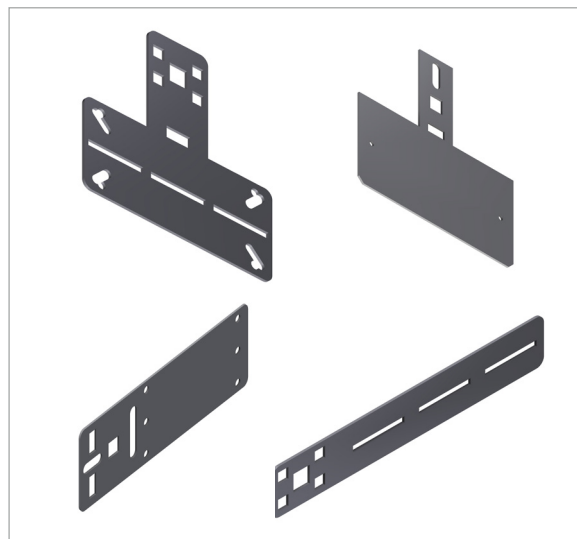

INTENDED USE

Tag Plates for fitting on side rails of ladders, trays and channels.

Note that tags are shown highlighted for illustration only.

INSTRUCTION FOR USE

Assemble loosely with self locking bolts, adjust and tighten securely.