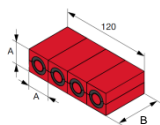

Basic frame CFS-T STRF

CFS-T GF

CFS-T GS

	Inner Width LB (mm)	Inner length LL (mm)	Outer width AB (mm)	Outer length AL (mm)	Flange width FB (mm)	Flange length FL (mm)	Aperture in mm
CFS-T STRF 150	60	150	80	180	100	190	81 x 171
CFS-T STRF 210	60	210	80	220	100	250	81 x 221

Cable modules CFS-T S (30 mm)

Module	Dimension A in mm	Dimension B in mm	Diameter range	Diameter range per module / adapter
CFS-T S 15/0+3-9 cable module	15	30	3 – 9 mm	Black Adapter= 3 – 5 mm Grey Adapter = 6 – 8 mm Basic Module = 9 mm
CFS-T S 20/0+5-12 cable module	20	30	5 – 12 mm	Black Adapter = 5 – 7 mm Grey Adapter = 8 – 10 mm Basic Module = 11 – 12mm
CFS-TS 30/0+13-23 cable module	30	30	13 – 23 mm	Black Adapter = 13 – 16 mm Grey Adapter = 17 – 21 mm Basic Module = 22 – 23 mm
CFS-T S 40/0+23-33 cable module	40	30	23 – 33 mm	Black Adapter = 23 – 26 mm Grey Adapter = 27 – 31 mm Basic Module = 32 – 33 mm
CFS-T FB S 24x5/0 filler module	5	5	0	-
CFS-T FB S 12x10/0 filler module	10	10	0	-