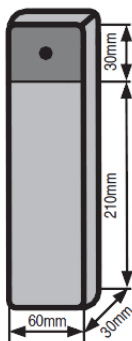

Cable modules CFS-T S (30 mm)

Module	Dimension A in mm	Dimension B in mm	Diameter range	Diameter range per module / adapter
CFS-T S 15/0+3-9 cable module	15	30	3 – 9 mm	Black Adapter= 3 – 5 mm Grey Adapter = 6 – 8 mm Basic Module = 9 mm
CFS-T S 20/0+5-12 cable module	20	30	5 – 12 mm	Black Adapter = 5 – 7 mm Grey Adapter = 8 – 10 mm Basic Module = 11 – 12mm
CFS-TS 30/0+13-23 cable module	30	30	13 – 23 mm	Black Adapter = 13 – 16 mm Grey Adapter = 17 – 21 mm Basic Module = 22 – 23 mm
CFS-T S 40/0+23-33 cable module	40	30	23 – 33 mm	Black Adapter = 23 – 26 mm Grey Adapter = 27 – 31 mm Basic Module = 32 – 33 mm
CFS-T FB S 24x5/0 filler module	5	5	0	-
CFS-T FB S 12x10/0 filler module	10	10	0	-

Application

Sealing of cables, pipes and other conducts leading into switch cabinets, appliances and casings

Benefits

- Low inventory requirements: four different modules are needed to cover all diameters from 3 to 33 mm
- Versatile adapter modules for quick and easy accommodation of each cable / pipe diameter
- Elastic, fire resistant and halogen free elastomeric material
- Sealing of cables and pipes against dust and splash water (up to safety class IP-65)
- Complies with the requirements for indoor use (requirements of DIBt in combination with the NIK values from AgBB environment)
- Age tested
- Frame available in glass fibre and galvanized steel
- Frames available in two standard sizes (inner width of 60 mm, inner length of 150 or 210mm)

Wedge Seal CFS-T WD 60

Dimensions in mm

Instruction for use

CFS-T STRF-150

CFS-T STRF-210

Ordering designation

Package contents

Item no.