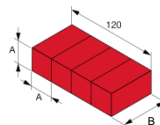

Module	Dimension A in mm	Dimension B in mm	Diameter range	Diameter range per module / adapter
CFS-T S 15/0+3-9 cable module	15	30	3 – 9 mm	Black Adapter= 3 – 5 mm Grey Adapter = 6 – 8 mm Basic Module = 9 mm
CFS-T S 20/0+5-12 cable module	20	30	5 – 12 mm	Black Adapter = 5 – 7 mm Grey Adapter = 8 – 10 mm Basic Module = 11 – 12mm
CFS-TS 30/0+13-23 cable module	30	30	13 – 23 mm	Black Adapter = 13 – 16 mm Grey Adapter = 17 – 21 mm Basic Module = 22 – 23 mm
CFS-T S 40/0+23-33 cable module	40	30	23 – 33 mm	Black Adapter = 23 – 26 mm Grey Adapter = 27 – 31 mm Basic Module = 32 – 33 mm
CFS-T FB S 24x5/0 filler module	5	5	0	-
CFS-T FB S 12x10/0 filler module	10	10	0	-

Application

Sealing of cables, pipes and other conducts leading into switch cabinets, appliances and casings

Benefits

- Low inventory requirements: four different modules are needed to cover all diameters from 3 to 33 mm
- Versatile adapter modules for quick and easy accommodation of each cable / pipe diameter
- Elastic, fire resistant and halogen free elastomeric material
- Sealing of cables and pipes against dust and splash water (up to safety class IP-65)
- Complies with the requirements for indoor use (requirements of DIBt in combination with the NIK values from AgBB environment)
- Age tested
- Frame available in glass fibre and galvanized steel
- Frames available in two standard sizes (inner width of 60 mm, inner length of 150 or 210mm)