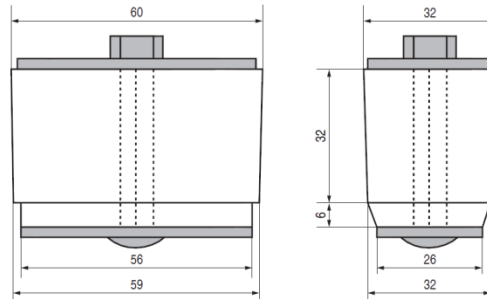

Wedge Seal CFS-T WD 60

Dimensions in mm