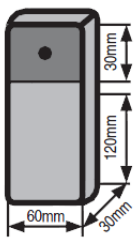

Basic frame CFS-T STRF

CFS-T GF

CFS-T GS

	Inner Width LB (mm)	Inner length LL (mm)	Outer width AB (mm)	Outer length AL (mm)	Flange width FB (mm)	Flange length FL (mm)	Aperture in mm
CFS-T STRF 150	60	150	80	180	100	190	81 x 171
CFS-T STRF 210	60	210	80	220	100	250	81 x 221

Cable modules CFS-T S (30 mm)

Module	Dimension A in mm	Dimension B in mm	Diameter range	Diameter range per module / adapter
CFS-T S 15/0+3-9 cable module	15	30	3 – 9 mm	Black Adapter= 3 – 5 mm Grey Adapter = 6 – 8 mm Basic Module = 9 mm
CFS-T S 20/0+5-12 cable module	20	30	5 – 12 mm	Black Adapter = 5 – 7 mm Grey Adapter = 8 – 10 mm Basic Module = 11 – 12mm
CFS-TS 30/0+13-23 cable module	30	30	13 – 23 mm	Black Adapter = 13 – 16 mm Grey Adapter = 17 – 21 mm Basic Module = 22 – 23 mm
CFS-T S 40/0+23-33 cable module	40	30	23 – 33 mm	Black Adapter = 23 – 26 mm Grey Adapter = 27 – 31 mm Basic Module = 32 – 33 mm
CFS-T FB S 24x5/0 filler module	5	5	0	-
CFS-T FB S 12x10/0 filler module	10	10	0	-

Application

Sealing of cables, pipes and other conducts leading into switch cabinets, appliances and casings

Benefits

- Low inventory requirements: four different modules are needed to cover all diameters from 3 to 33 mm
- Versatile adapter modules for quick and easy accommodation of each cable / pipe diameter
- Elastic, fire resistant and halogen free elastomeric material
- Sealing of cables and pipes against dust and splash water (up to safety class IP-65)
- Complies with the requirements for indoor use (requirements of DIBt in combination with the NIK values from AgBB environment)
- Age tested
- Frame available in glass fibre and galvanized steel
- Frames available in two standard sizes (inner width of 60 mm, inner length of 150 or 210mm)

Wedge Seal CFS-T WD 60

Dimensions in mm

Instruction for use

CFS-T STRF-150

CFS-T STRF-210

Ordering designation

Package contents

Item no.