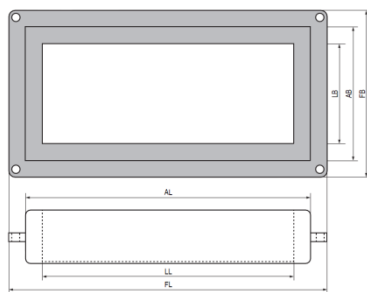

Basic frame CFS-T STRF

CFS-T GF

CFS-T GS

	Inner Width LB (mm)	Inner length LL (mm)	Outer width AB (mm)	Outer length AL (mm)	Flange width FB (mm)	Flange length FL (mm)	Aperture in mm
CFS-T STRF 150	60	150	80	180	100	190	81 x 171
CFS-T STRF 210	60	210	80	220	100	250	81 x 221

Application

Sealing of cables, pipes and other conducts leading into switch cabinets, appliances and casings

Benefits

- Low inventory requirements: four different modules are needed to cover all diameters from 3 to 33 mm
- Versatile adapter modules for quick and easy accommodation of each cable / pipe diameter
- Elastic, fire resistant and halogen free elastomeric material
- Sealing of cables and pipes against dust and splash water (up to safety class IP-65)
- Complies with the requirements for indoor use (requirements of DIBt in combination with the NIK values from AgBB environment)
- Age tested
- Frame available in glass fibre and galvanized steel
- Frames available in two standard sizes (inner width of 60 mm, inner length of 150 or 210mm)