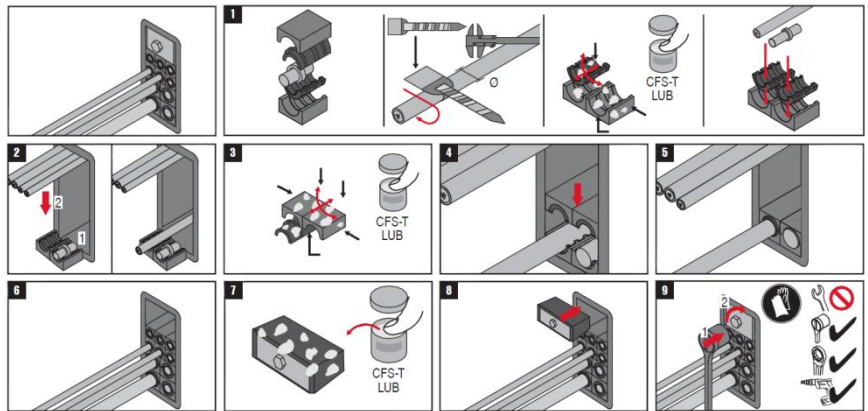

Application

Sealing of cables, pipes and other conducts leading into switch cabinets, appliances and casings

Benefits

- Low inventory requirements: four different modules are needed to cover all diameters from 3 to 33 mm
- Versatile adapter modules for quick and easy accommodation of each cable / pipe diameter
- Elastic, fire resistant and halogen free elastomeric material
- Sealing of cables and pipes against dust and splash water (up to safety class IP-65)
- Complies with the requirements for indoor use (requirements of DIBt in combination with the NIK values from AgBB environment)
- Age tested
- Frame available in glass fibre and galvanized steel
- Frames available in two standard sizes (inner width of 60 mm, inner length of 150 or 210mm)

Wedge Seal CFS-T WD 60

Dimensions in mm

Instruction for use

CFS-T STRF-150

CFS-T STRF-210

Ordering designation

Package contents

Item no.