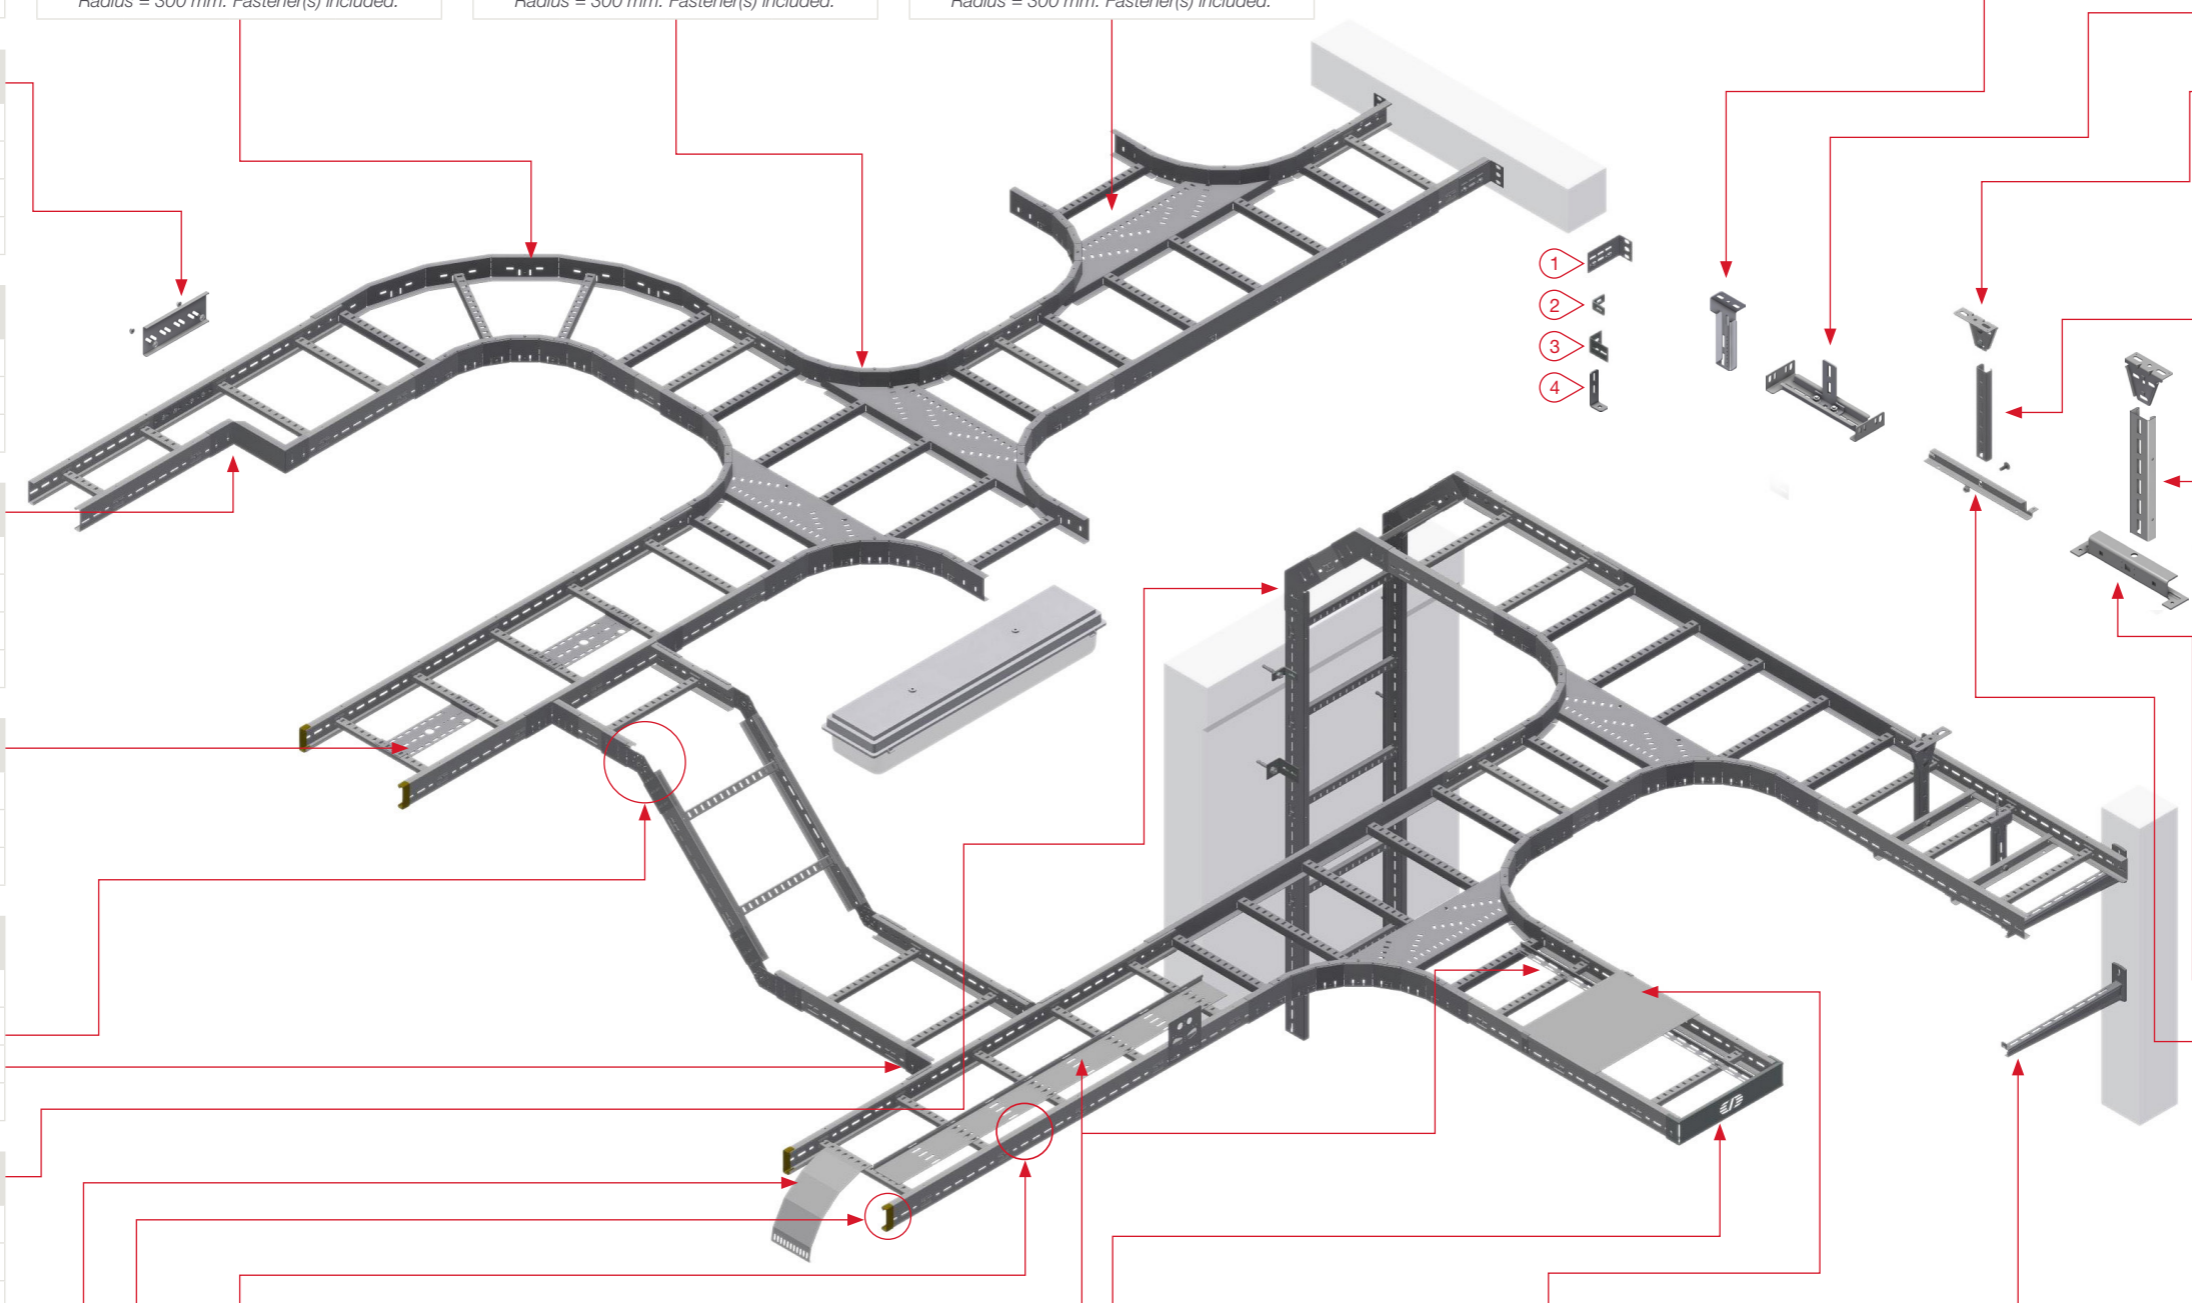

RISER BRACKET			
Type	SS	ZM	HDG
RB-45	1375151	1375409	1375152

Fastener(s) included.

EXIT PLATE			
Type	SS	ZM	HDG
EX	1371723	1375153	1302499

Fastener(s) included.

END PROTECTOR	
Type	Yellow Plastic
A-LOE 75 EP	80388

SOCKET PLATE			
Type	SS	ZM	HDG
SO-JB	1372377	1375411	1371592
SO-JB-2	1303337	1375412	1306855
SO-JB-3	1303339	1375413	1303338

Fastener(s) not included.

DIVIDER			
Type	SS	ZM	HDG
DI-42	1371706	1375166	1372783
DI-CH	1304496	1375414	1372034

Length = 3 m. Fastener(s) included.
Dividers in SS can not be used as an electro-magnetic barrier. Ask for dividers in duplex.

END COVER			
Width	SS	ZM	HDG
200	89297	N/A	91322
300	89298	N/A	91323
400	89299	N/A	91324
500	89300	N/A	91325
600	89301	N/A	91326

Fastener(s) not included.

COVER			
Width	SS	ZM	HDG
200	1302606	1303252	1371563
300	1302607	1303253	1371564
400	1302608	1303254	1371565
500	1302609	1303255	1371567
600	1302610	1303256	1371568
Cover Clamp	1372379	Use SS	1372872

Cover length = 3 m.
Cover Clamp fastener(s) included.

CANTILEVER ARM			
Width	SS	ZM	HDG
200	1302443	N/A	1372690
300	1302444	N/A	1372691
400	1302445	N/A	1372692
500	1302446	N/A	1372693
600	1302447	N/A	1372694
Fixing Clamp	1372384	N/A	1371556

Type: CA-35.
Fixing Clamp: fastener(s) included.

CENTRAL SUPPORT FOR CH42-1			
Width	SS	ZM	HDG
200	1303310	N/A	N/A
300	1303311	N/A	N/A
400	1303312	N/A	N/A
500	1303313	N/A	N/A
600	1303314	N/A	N/A
Fixing Clamp	1304461	N/A	N/A

Fastener(s) included.

Please note: Whilst every effort has been made to ensure the accuracy of the content, our systems and products are under continual improvement and development, therefore we reserve the right to make changes to products or specification without prior notice. Product graphics are intended to be representative, however small differences in actual products may occur.